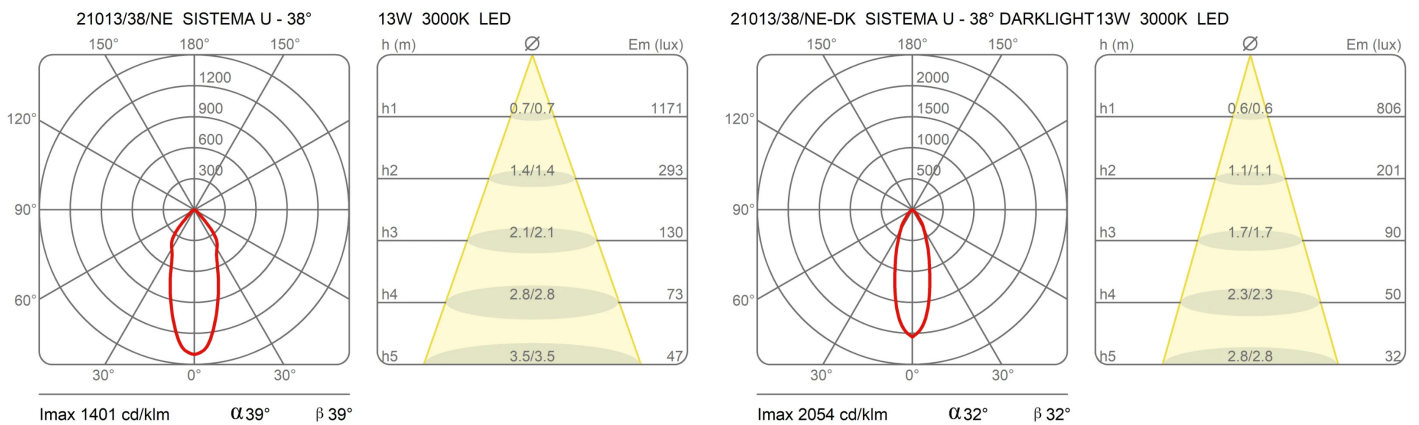

Certifications

Photometric curves