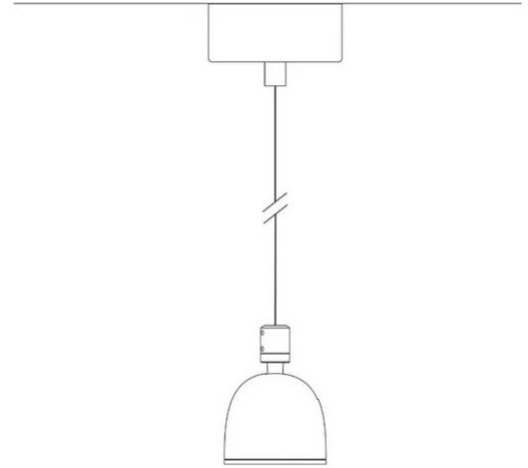

Sistema U

Medium beam

Studio Natural

colors

Typology Pendant

Utilisation Indoor

230V 13 W 1950 lm

direct light

Suspension lamp with direct light, adjustable. Painted aluminum structure. LED light source with optics in different light beams. With suspension cable and canopy for single suspension. Spot with integrated driver.

Award

Family	Sistema U
Typology	Pendant
Utilisation	Indoor

Dimensions

Height	10 cm
Diameter	7 cm
Weight	0.5 Kg

Materials

Structure	aluminium	Diffuser	polycarbonate
-----------	-----------	----------	---------------